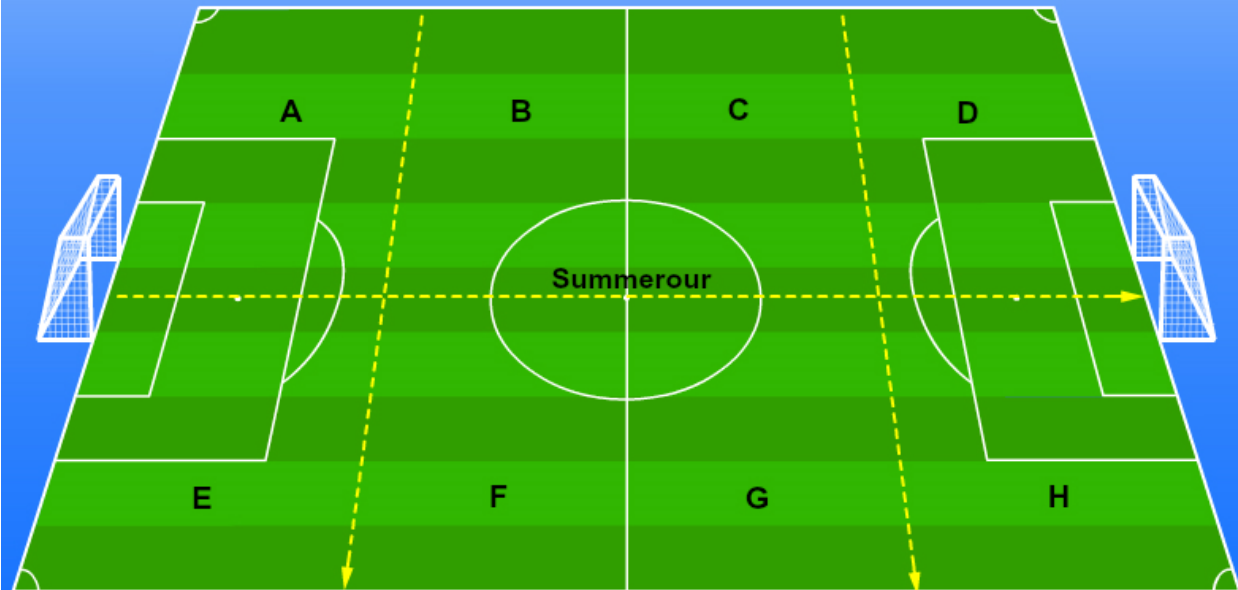

Summerour Middle School Field:

321 Price Place NW, Norcross, 30071

Parking around Summerour Field is limited. Please arrive early and allow plenty of time to drop off players. Parents should utilize parking lots across street or behind gym then walk their child to and from the gate to the field. Vehicles are not permitted to park along the fence next to the field. This will create a severe traffic issue. The police will occasionally ticket those vehicles. We appreciate your help in this matter.