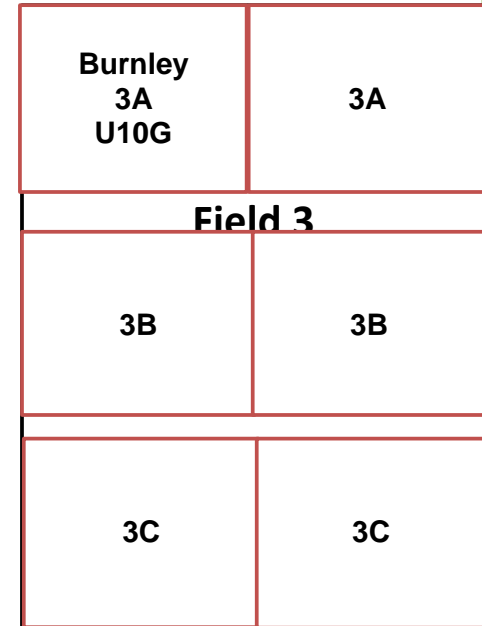

Keith Bridge Rd

Central Park
U10 Girls Practice Field Assignments
Monday and Wednesday 5:30 to 6:30

Parking Lot

First Drive

Concession stand
and restrooms

Second Drive

Parking Lot