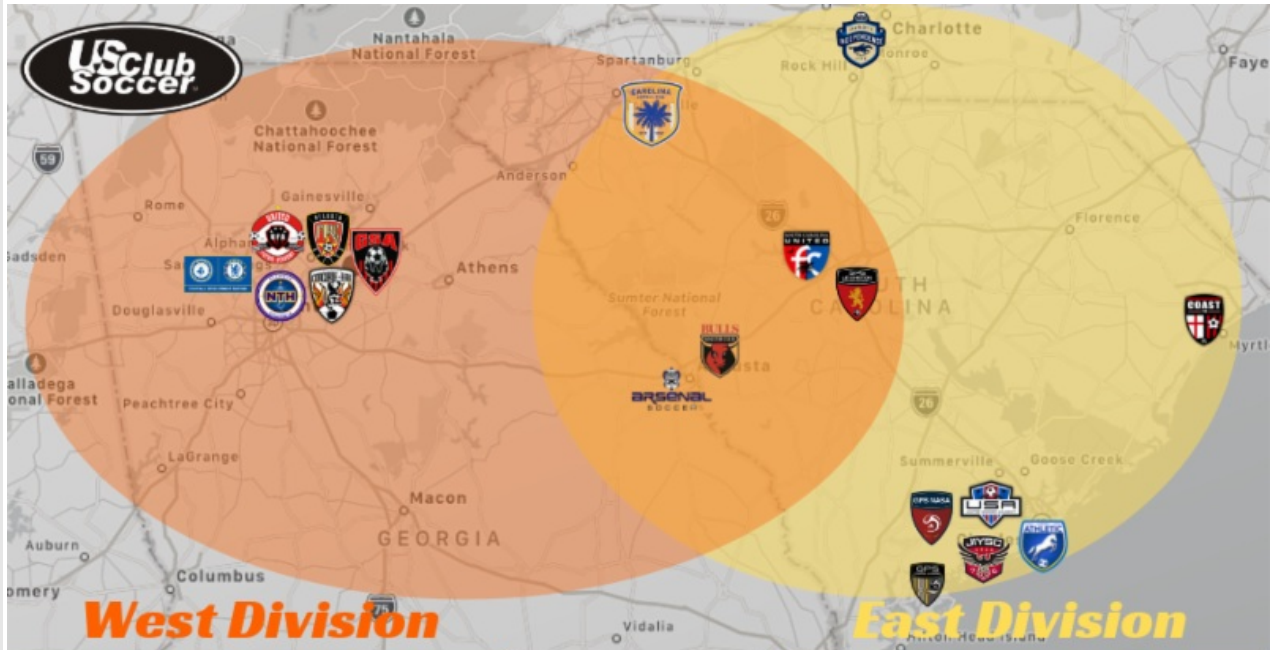

experience for players, families, referees, administrators, and coaches!

For more information about the SCCL or to fill out a club application, please visit our website at www.southeasterncl.com!

Questions? Please email info@southeasterncl.com

AFU CAROLINA FC CONCORDE GSA NTH SSA UFA	Premier SOUTHEASTERN CLUBS CHAMPIONS LEAGUE SCCL	AUGUSTA GPS Lexington BULLS SC GPS NASA GAINHOY JIYSC CLT INDEP SC SCUFC COAST FA USA MP GPS COASTAL